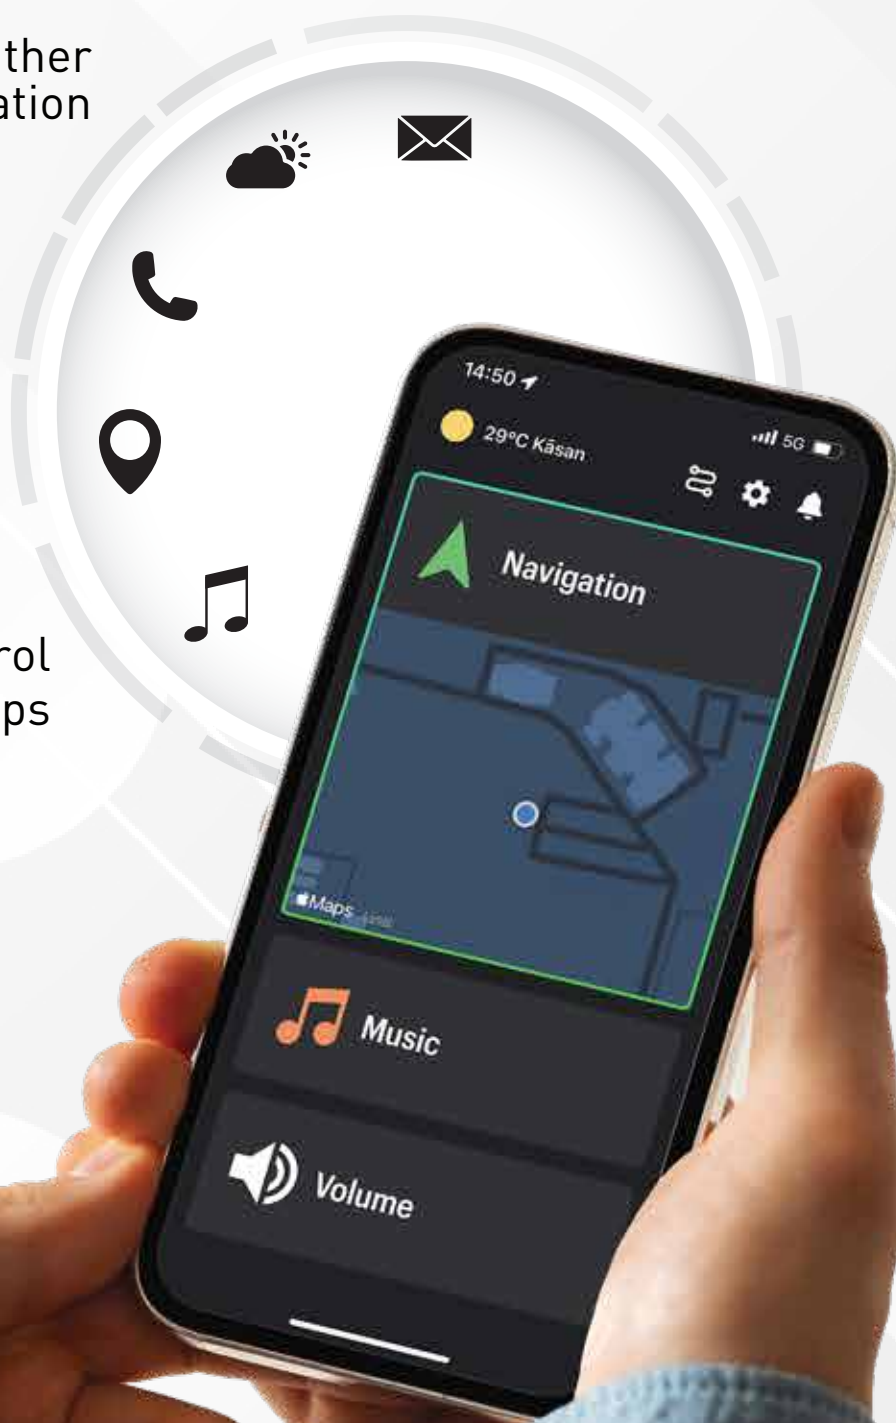

Smart UNLOCK

No need to fumble for your key- Honda Smart Key makes unlocking effortless.

Smart START

Start your Activa 125 or 110 without even taking the key out of your pocket.

TFT Screen Display

Get a fully-loaded meter featuring superb day and night-time visibility with its 10.67cm TFT display that provides multi-angle visibility, thus ensuring high image quality. Optimize your screen viewing experience with three adjustable brightness levels.

*The TFT Screen shown is of the Activa 125.

Honda RoadSync

The Honda RoadSync App connects your smartphone to your Activa via Bluetooth, enabling you to access essential functions such as navigation, calls, texts, and music without interrupting your ride.

Manage messages
via voice commands

Get real-time weather
updates for any location

Manage and make calls
directly from your Activa

Use turn-by-turn navigation
to reach anywhere

Enjoy music control
at your fingertips

Steps to Connect Honda RoadSync

Step 1: Download and Set Up

- Install the Honda RoadSync app from the app store.
- Grant the required permissions.

Step 2: Connect Your Device

- Provide access to the app.
- Choose your model & set up Bluetooth with handle switch.